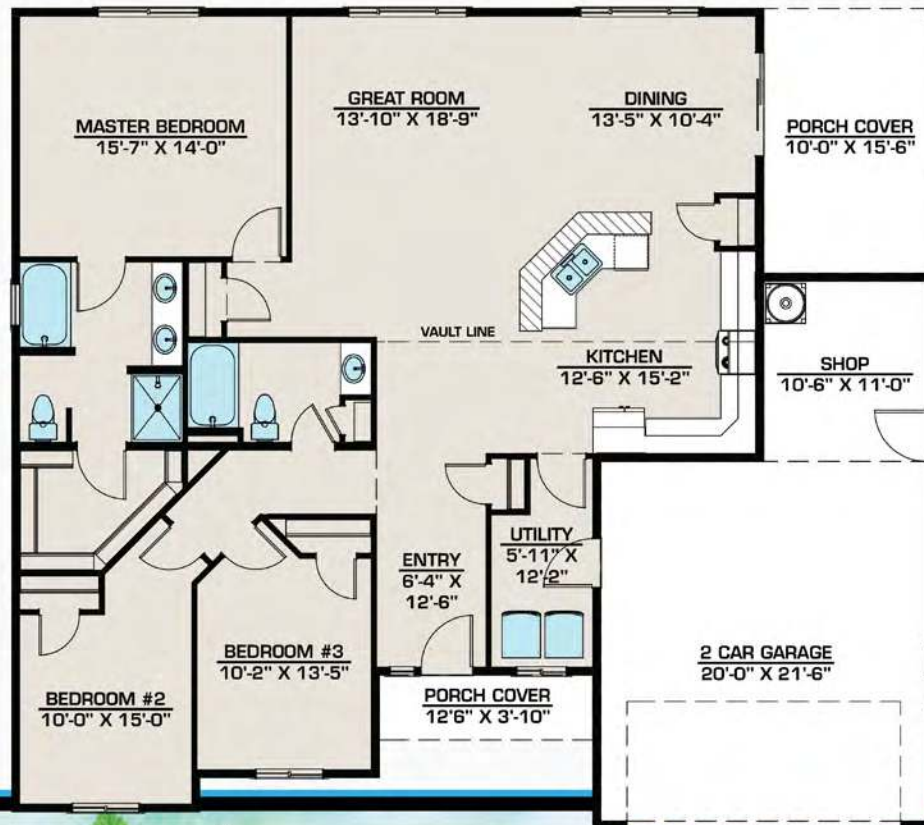

◀ 54'-0" ▶

◀ 48'-0" ▶

**LEXAR**<sup>TM</sup> 1748

Standard Orientation

Rendering shown with standard features

**BUILT FOR PERFORMANCE**  
3 Bedroom | 2 Bath  
Sensible Flow With Roominess and Comfort  
Open Floor Plan with space to entertain  
2 Car Garage W/ Work Shop  
5/12 Roof Pitch Standard

**Lexar Homes.com**

◀ 54'-0" ▶

**LEXAR™ 1748**  
Reverse Orientation

Rendering shown with standard features

**BUILT FOR PERFORMANCE**  
3 Bedroom | 2 Bath  
Sensible Flow With Roominess and Comfort  
Open Floor Plan with space to entertain  
2 Car Garage W/ Work Shop  
5/12 Roof Pitch Standard